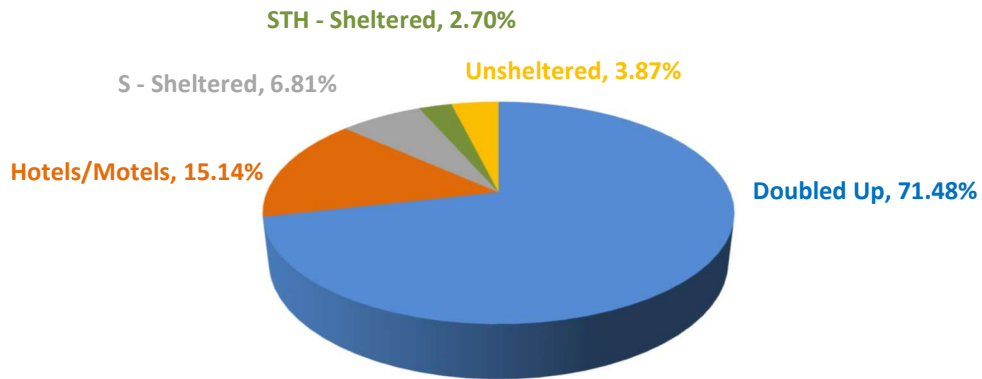

North Carolina Homeless Education Program

NC Homeless Primary Residency SY 2016-2017

***This total does include "Birth through 2 years old. "
S does include AWF (awaiting foster care placement identifications). Used up to 12/10/16.
STH does not include AWF (awaiting foster care identifications). Used after 12/10/16.