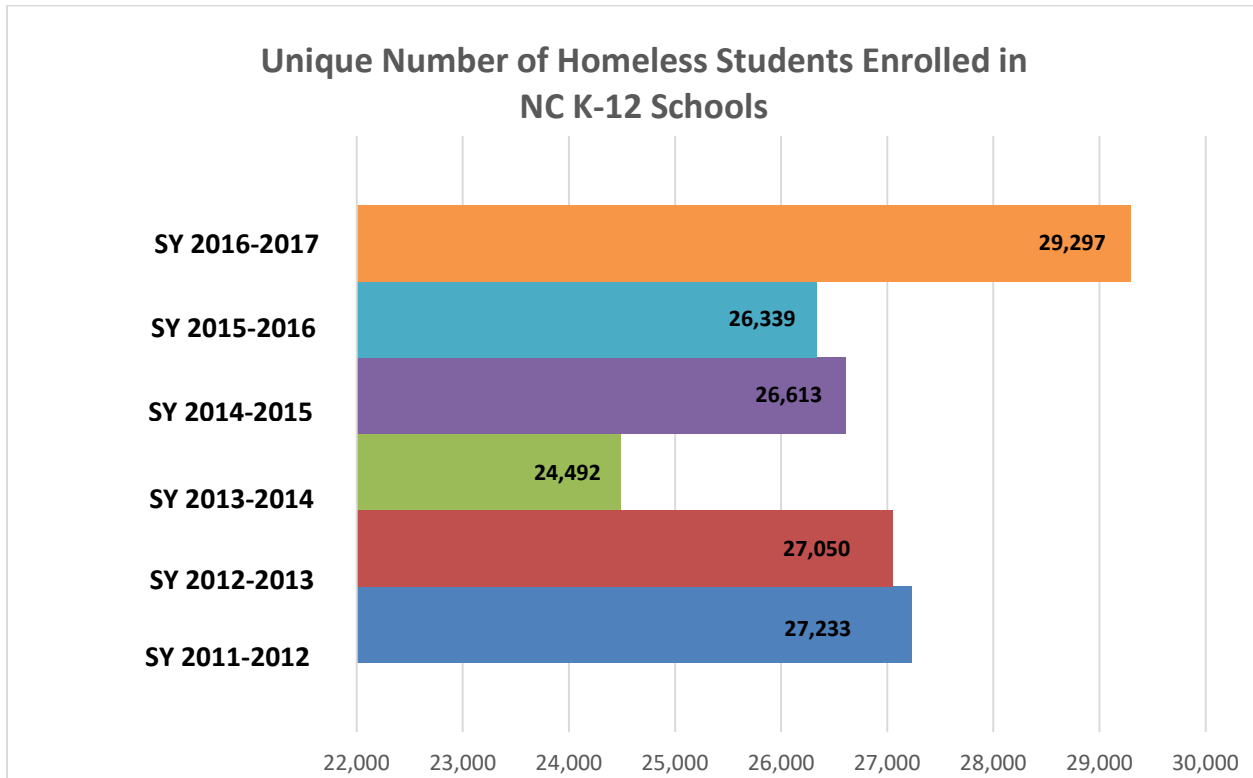

## North Carolina Homeless Education Profile 2016-2017SY

*This chart depicts national data counts that have been unduplicated and aggregated during federal processing. Students will only be counted once within each state.*